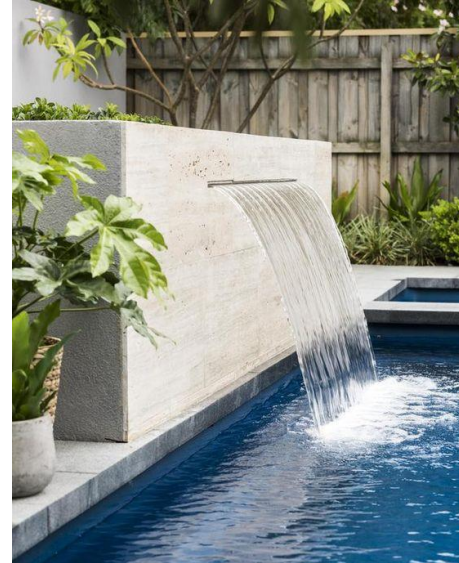

Cascade Water Feature | Pond Lake | Family Pool | Wellness Pool

WATER SCAPES

CONSTRUCTED TO CHARM

Designed To Dazzle

Indulge in panoramic Aravalli views and abundant natural sunlight in your dreamy abode. Embrace the awe-inspiring central greens, sprawling across acres with towers gracing the periphery.

- Community Garden
- Therapeutic Garden
 - Eco Pond
- Mini Water Park

A MAGNIFICENT ENTRANCE FOR

Your Arrival

- Two Entrance One from 60m Road & Other from 24 Meter Road
- Adorned with a Variety of Plantation and Aesthetic Landscaping