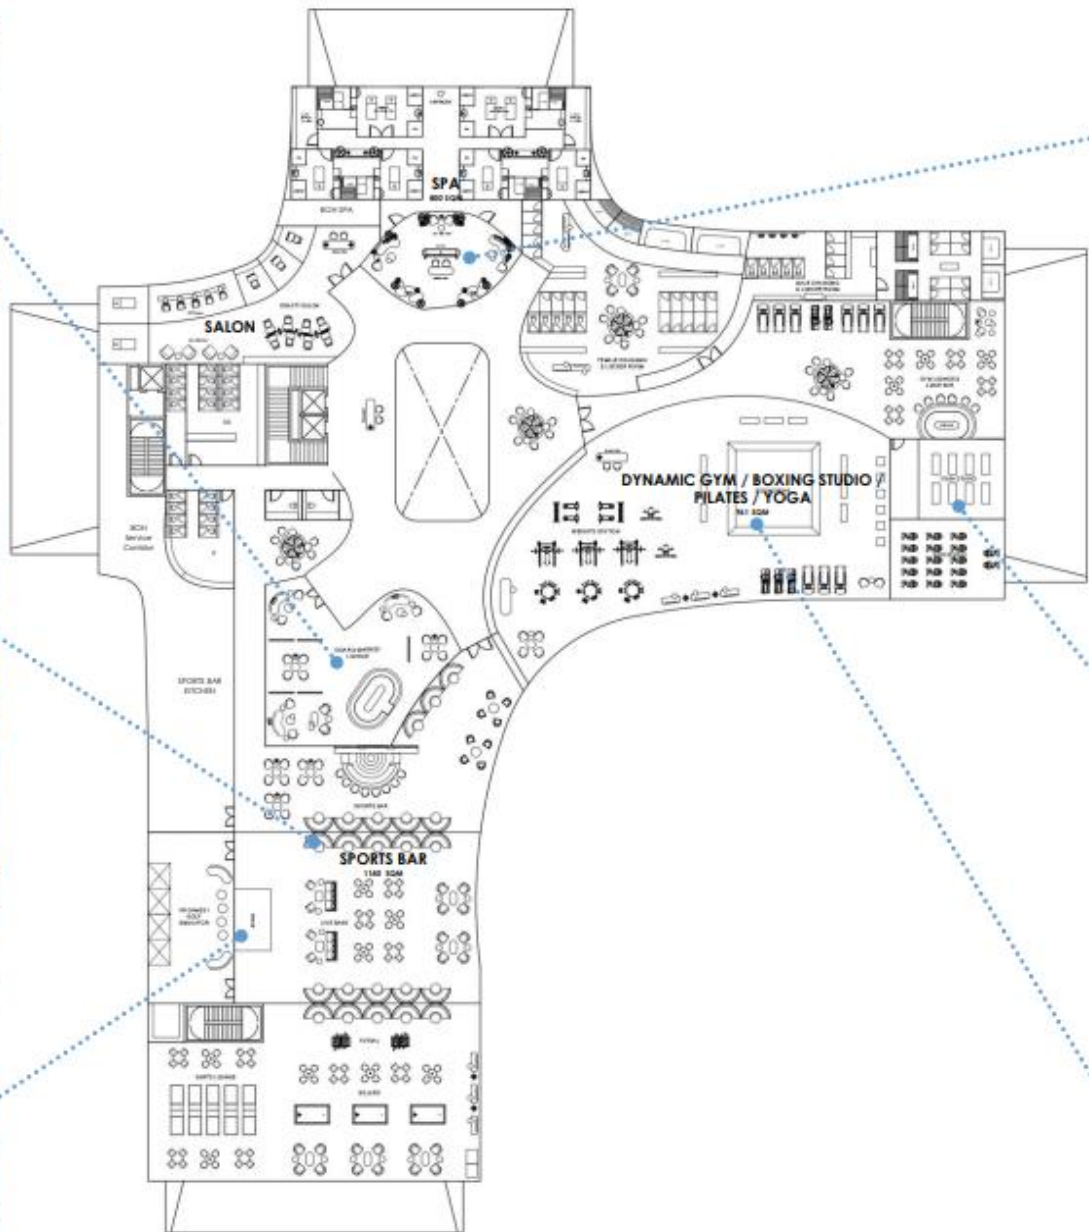

A CLUBHOUSE THAT FILLS EVERY MOMENT

With Awe
And Bliss

CLUBHOUSE | GROUND FLOOR PLAN

CLUBHOUSE | 1ST FLOOR PLAN

FIRST FLOOR

GET SURPRISED WITH THE CHOICES

On Every Floor

Creche | Pre-function Area | Business Lounge | Base Theatre | Gym | Spa | Yoga Studio

CLUBHOUSE | 2nd STOREY (ROOFTOP) PLAN

YOU NEVER DINE ALONE HERE

View Is Your Company

- Multi-cuisine Rooftop Restaurant
- Lush views of golf greens
- Resort style plush sitting

SPORTS

CHOOSE YOUR PASSION

Own Your Game